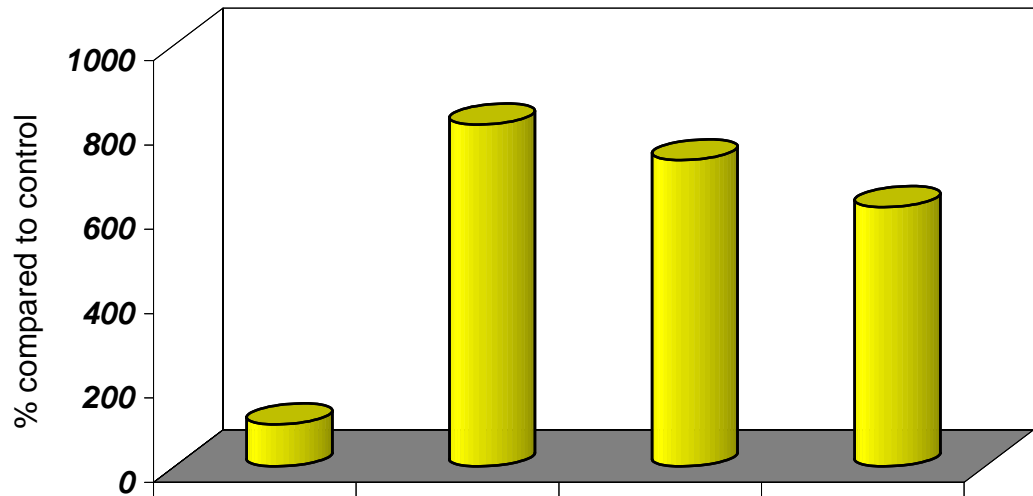

## Marigold Growth. Nutra Gel

% compared to control	100	811.3	726.7	615.3
-----------------------	-----	-------	-------	-------

Mixed in soil

Marigold dwarf, var. Lemon Drop

1. Control

2. Nutra Gel, 1 tsp

3. Nutra Gel 3/4 tsp

4. Nutra Gel 1/2 tsp

**Effect of Nutra Gel on Marigold Growth**

Marigold dwarf, var. Double Flowered

1. Control

2. 1 tsp Nutra Gel

3. 3/4 tsp Nutra Gel

4. 1/2 tsp Nutra Gel

**Effect of Nutra Gel on Marigold Growth**