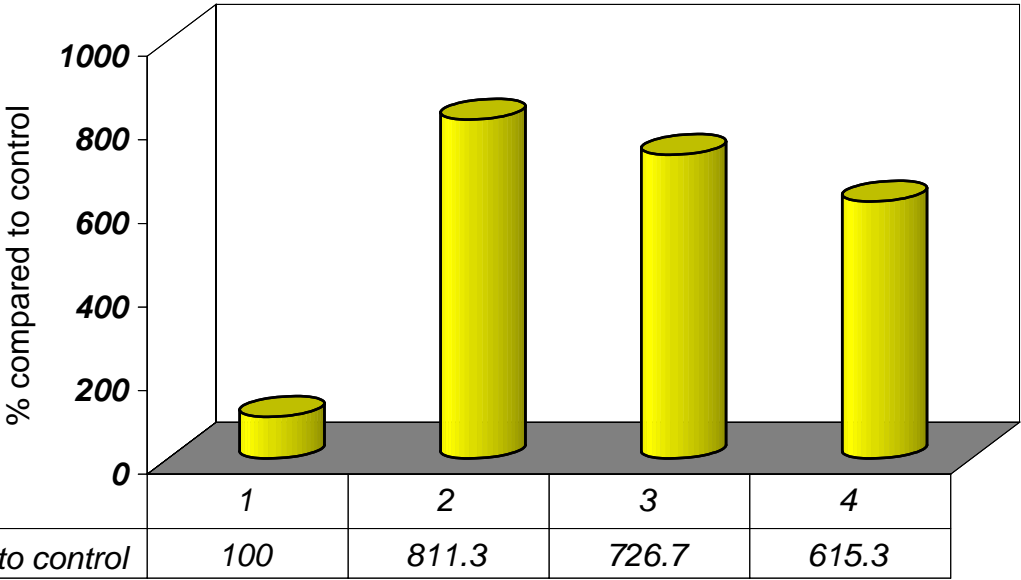

## Marigold Growth. Nutra Gel

% compared to control	100	811.3	726.7	615.3
-----------------------	-----	-------	-------	-------

Mixed in soil

Marigold dwarf, var. Lemon Drop

1. Control

2. Nutra Gel, 1 tsp

3. Nutra Gel 3/4 tsp

4. Nutra Gel 1/2 tsp

**Effect of Nutra Gel on Marigold Growth**

Marigold dwarf, var. Double Flowered

1. Control

2. 1 tsp Nutra Gel

3. 3/4 tsp Nutra Gel

4. 1/2 tsp Nutra Gel

**Effect of Nutra Gel on Marigold Growth**

### Marigold Growth. Nutra Gel

Mixed in soil

Marigold dwarf, var. Lemon Drop

- 1. Control
- 2. Nutra Gel, 1 tsp
- 3. Nutra Gel 3/4 tsp
- 4. Nutra Gel 1/2 tsp

Effect of Nutra Gel on Marigold Growth