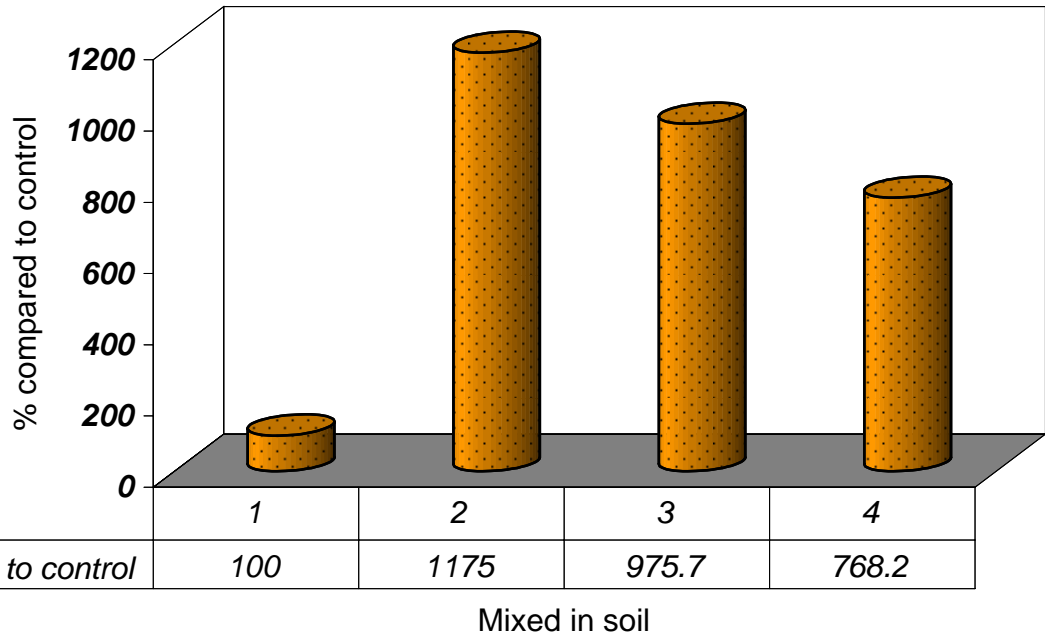

Marygold Growth. Nutra Gel