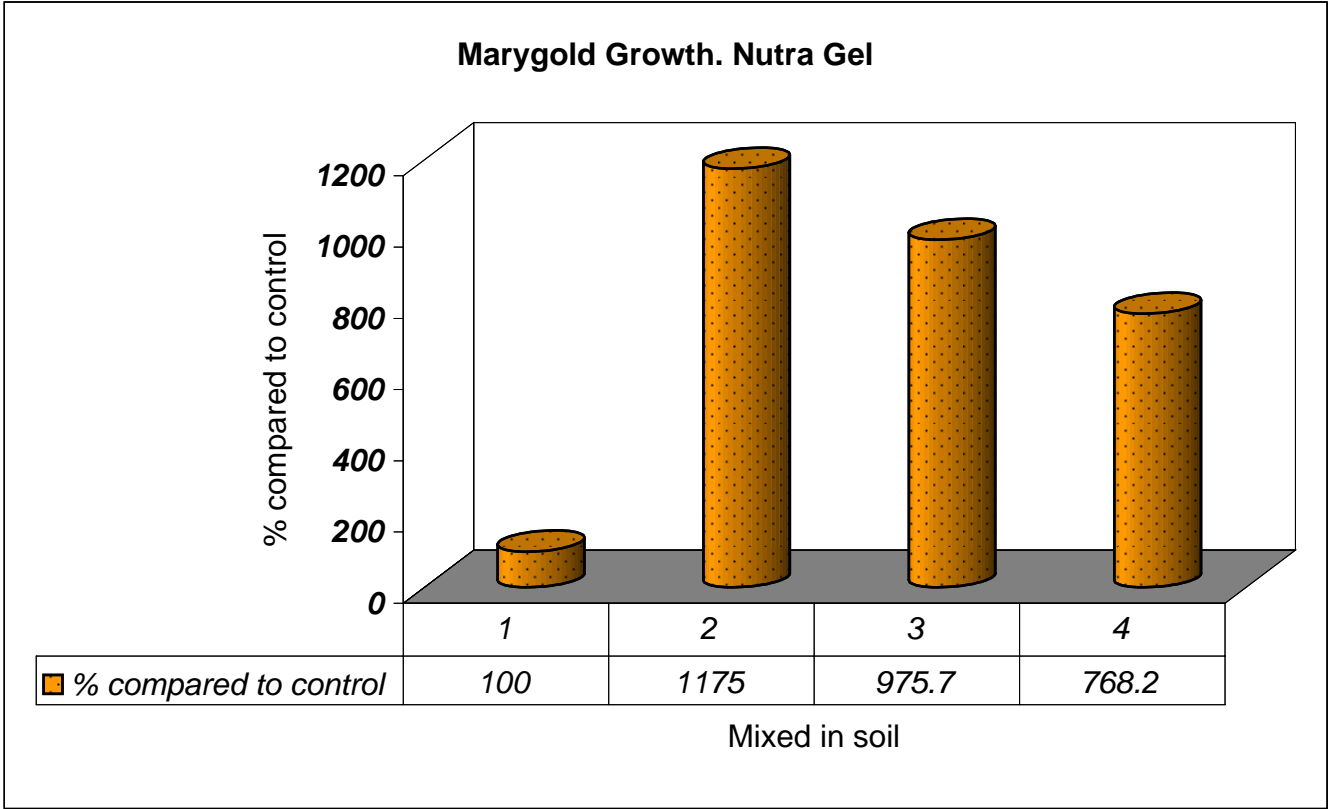

## Marigold Growth. Nutra Gel

% compared to control	100	811.3	726.7	615.3
-----------------------	-----	-------	-------	-------

Mixed in soil

Marigold dwarf, var. Lemon Drop

1. Control

2. Nutra Gel, 1 tsp

3. Nutra Gel 3/4 tsp

4. Nutra Gel 1/2 tsp

**Effect of Nutra Gel on Marigold Growth**

Marigold dwarf, var. Double Flowered

1. Control

2. 1 tsp Nutra Gel

3. 3/4 tsp Nutra Gel

4. 1/2 tsp Nutra Gel

**Effect of Nutra Gel on Marigold Growth**